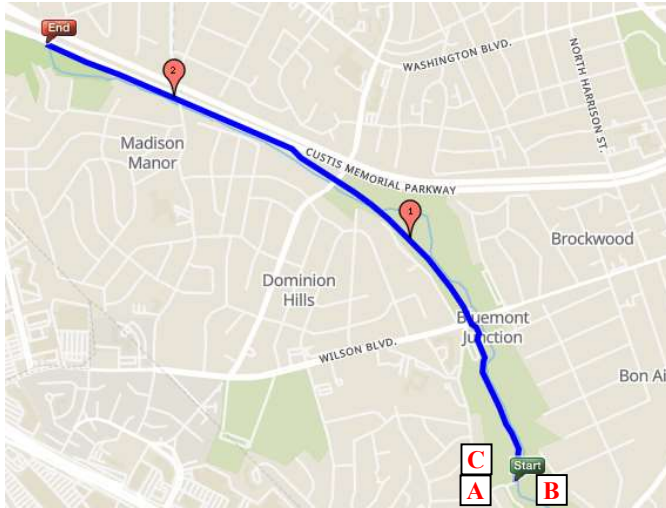

PVTC Easter Classic 5K and 10K course map and details

Bluemont Park 5K and 10K USATF Certified Course VA16054RT

Activity areas/tents/kiosks/structures	A
Area where alcohol will be served	NONE
Restrooms/portable toilets	B
Sign plan showing publicity, directional and day-of-event signs	C
ONE BANNER MOUNTED ON WOODEN FENCE AT PARKING LOT ENTRANCE	C
Map of trail event showing entire course	MAP ON LEFT
Food/cooking/hand washing facilities	NO FOOD
HAND WASHING	B
Music/bandstand area/speakers/sound booth	NONE
Parking areas/shuttle bus stops	A
Public parking restrictions	NONE
First Aid station – with certified volunteers	A
Street barricades and/or closures	NONE

Bluemont 10K
Arlington, VA

MAP NOT TO SCALE

Start = even with "51" sign post on east side of the trail

1/4/6/9k = 21ft south of stone culvert marker

2/3/7/8k = 109 ft past the edge of Ohio Drive Overpass

1st Turnaround = 4ft east of corner of trail (path that comes from N. Quintana St)

Finish = same as start

2nd Turnaround = same as start

North ↑

Out + Back
Two Times

**USATF Certificate
VA16054RT
Effective 11/22/2016
to 12/31/2026**